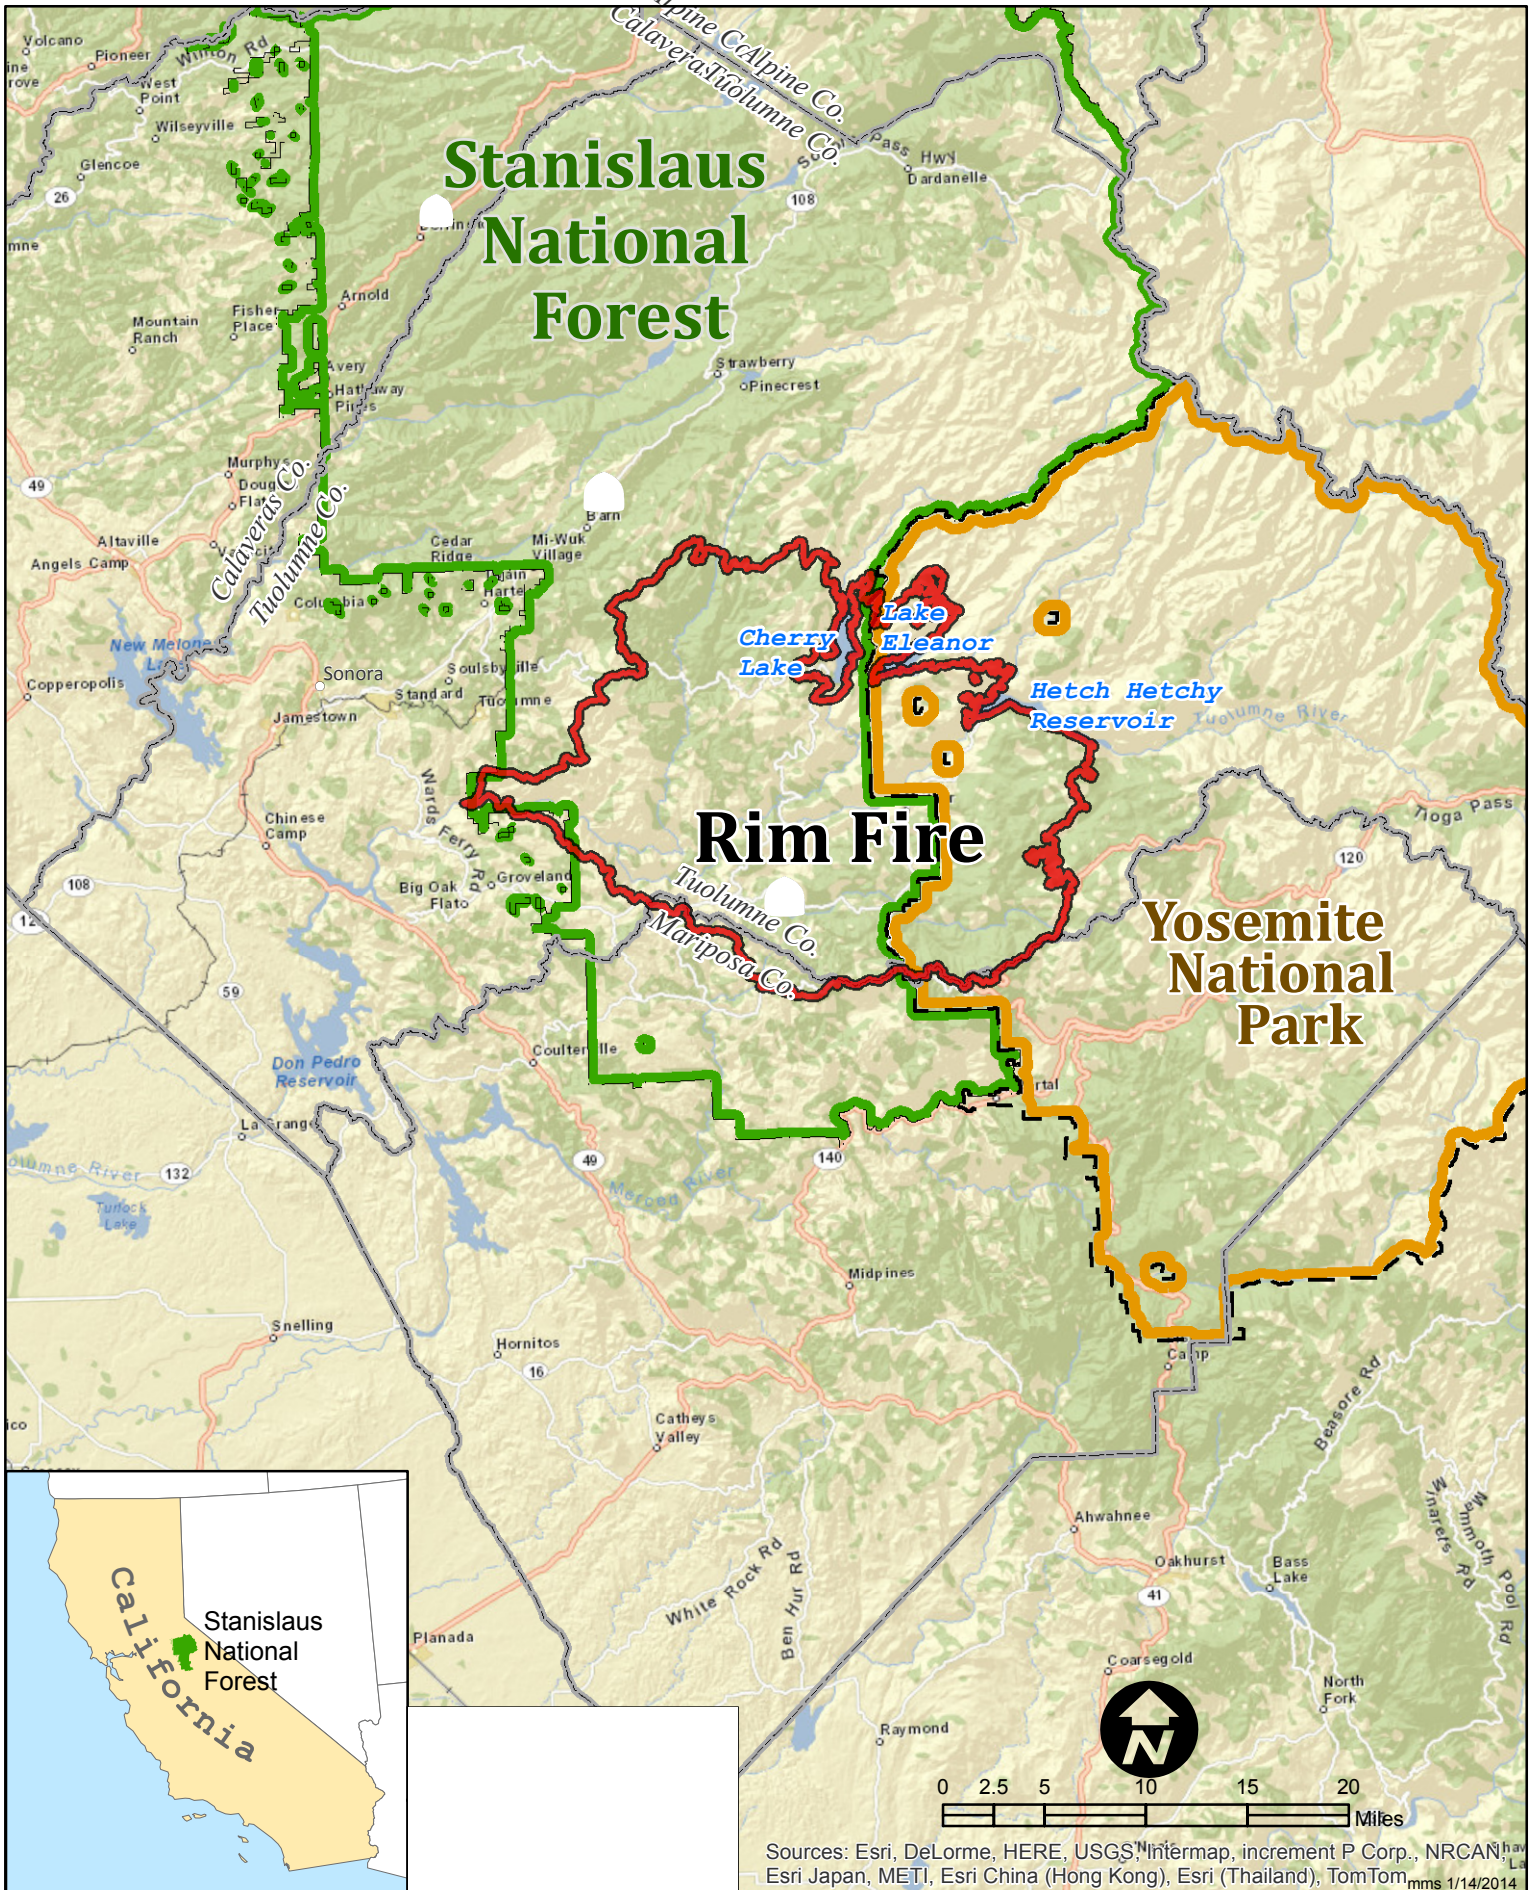

Stanislaus National Forest Rim Fire

Sources: Esri, DeLorme, HERE, USGS, Intermap, increment P Corp., NRCAN, Esri Japan, METI, Esri China (Hong Kong), Esri (Thailand), TomTom